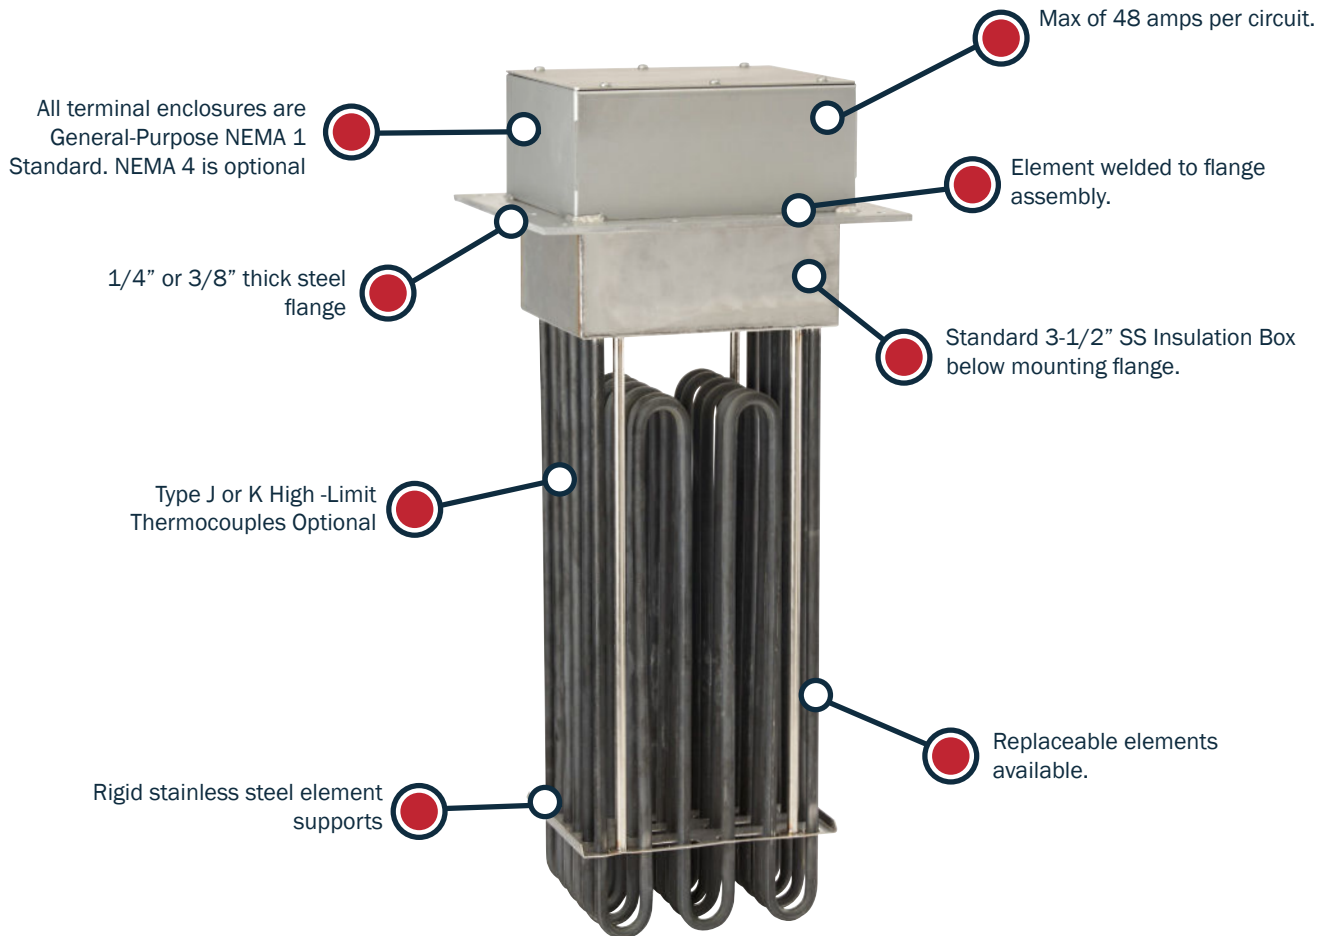

DH-SERIES: MEDIUM DUCT HEATERS

**COMPACT, EFFICIENT, AND OPTIMIZED FOR MEDIUM TEMPERATURES
- MAXIMUM HEAT OUTPUT IN A MINIMAL SPACE**

QUICK SPECIFICATIONS		CUSTOMIZABLE FEATURES
WATTAGES:	14,000 - 225,000 Watts	The following are configurable based on application requirements:
VOLTAGES:	120 - 600 Volts	<ul style="list-style-type: none"> • Wattage, and Watt Density • Voltage • Insertion Length and Cold Zone • Element Number and Sheath Material • Enclosure Ratings • Flange Dimensions • High-Limit Sensors
PHASE:	1 & 3 Phase	
TEMP RANGE:		
	Max Outlet Temp of 750°F (399°C)	
ENCLOSURE RATINGS:		
	Type 1, and NEMA 4 Enclosures available	
For custom configurations or additional options, please consult factory.		

MEDIUM TEMP DUCT HEATER REFERENCES (30 WATTS PER SQUARE INCH)						
ELEMENT #	WATTAGE (kW)	VOLTS	# OF CIRCUITS	INSERTION LENGTH	FLANGE DIM. (W X L)	PART NUMBER
3	14	240-3	1	23-1/2"	12" X 7-1/2"	DH12A3E1423B-BBAAA
3	14	480-3	1	23-1/2"	12" X 7-1/2"	DH12A3M1423B-BBAAA
6	27	240-3	3	23-1/2"	12" X 10-1/2"	DH12A6E2723B-BBAAA
6	27	480-3	1	23-1/2"	12" X 10-1/2"	DH12A6M2723B-BBAAA
9	41	240-3	3	23-1/2"	12" X 13-1/2"	DH13.5A9E4123B-BBAAA
9	41	480-3	3	23-1/2"	12" X 13-1/2"	DH13.5A9M4123B-BBAAA
12	54	240-3	4	23-1/2"	12" X 16-1/2"	DH16.5A12E5423B-BBAAA
12	54	480-3	2	23-1/2"	12" X 16-1/2"	DH16.5A12M5423B-BBAAA
15	68	240-3	5	23-1/2"	12" X 19-1/2"	DH19.5A15E6823B-BBAAA
15	68	480-3	5	23-1/2"	12" X 19-1/2"	DH19.5A15M6823B-BBAAA
18	80	240-3	6	23-1/2"	12" X 22-1/2"	DH22.5A18E8023B-BBAAA
18	80	480-3	3	23-1/2"	12" X 22-1/2"	DH22.5A18M8023B-BBAAA
21	95	240-3	7	23-1/2"	12" X 25-1/2"	DH25.5A21E9523B-BBAAA
21	95	480-3	7	23-1/2"	12" X 25-1/2"	DH25.5A21M9523B-BBAAA
24	108	240-3	8	23-1/2"	12" X 28-1/2"	DH28.5A24E10823B-BBAAA
24	108	480-3	4	23-1/2"	12" X 28-1/2"	DH28.5A24M10823B-BBAAA