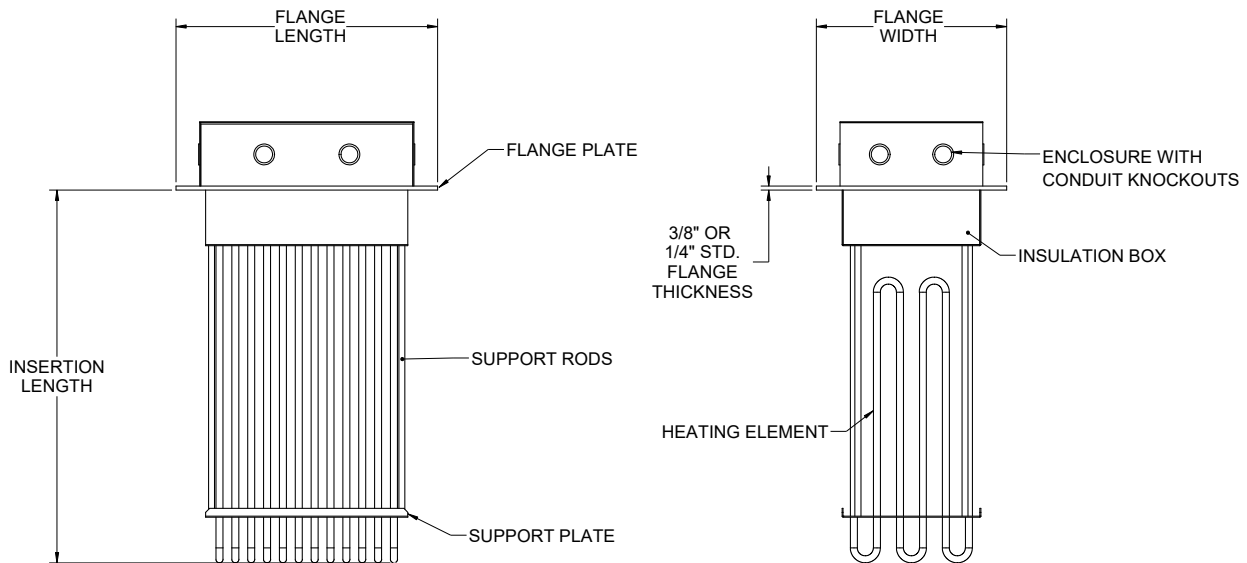

MEDIUM TEMP DUCT HEATER REFERENCES (30 WATTS PER SQUARE INCH)						
ELEMENT #	WATTAGE (kW)	VOLTS	# OF CIRCUITS	INSERTION LENGTH	FLANGE DIM. (W X L)	PART NUMBER
3	14	240-3	1	23-1/2"	12" X 7-1/2"	DH12A3E1423B-BBAAA
3	14	480-3	1	23-1/2"	12" X 7-1/2"	DH12A3M1423B-BBAAA
6	27	240-3	3	23-1/2"	12" X 10-1/2"	DH12A6E2723B-BBAAA
6	27	480-3	1	23-1/2"	12" X 10-1/2"	DH12A6M2723B-BBAAA
9	41	240-3	3	23-1/2"	12" X 13-1/2"	DH13.5A9E4123B-BBAAA
9	41	480-3	3	23-1/2"	12" X 13-1/2"	DH13.5A9M4123B-BBAAA
12	54	240-3	4	23-1/2"	12" X 16-1/2"	DH16.5A12E5423B-BBAAA
12	54	480-3	2	23-1/2"	12" X 16-1/2"	DH16.5A12M5423B-BBAAA
15	68	240-3	5	23-1/2"	12" X 19-1/2"	DH19.5A15E6823B-BBAAA
15	68	480-3	5	23-1/2"	12" X 19-1/2"	DH19.5A15M6823B-BBAAA
18	80	240-3	6	23-1/2"	12" X 22-1/2"	DH22.5A18E8023B-BBAAA
18	80	480-3	3	23-1/2"	12" X 22-1/2"	DH22.5A18M8023B-BBAAA
21	95	240-3	7	23-1/2"	12" X 25-1/2"	DH25.5A21E9523B-BBAAA
21	95	480-3	7	23-1/2"	12" X 25-1/2"	DH25.5A21M9523B-BBAAA
24	108	240-3	8	23-1/2"	12" X 28-1/2"	DH28.5A24E10823B-BBAAA
24	108	480-3	4	23-1/2"	12" X 28-1/2"	DH28.5A24M10823B-BBAAA

*Heaters are coded for 3-Phase with a NEMA 1 enclosure. For additional options, consult factory.

DUCT HEATER REFERENCE

ORDERING AND CONTACT INFO

FOR ORDERS, PLEASE CONTACT US AT: sales@heatmaxheaters.com.
FOR MORE INFO ON OUR PRODUCTS, SEE OUR WEBSITE AT WWW.HEATMAXHEATERS.COM