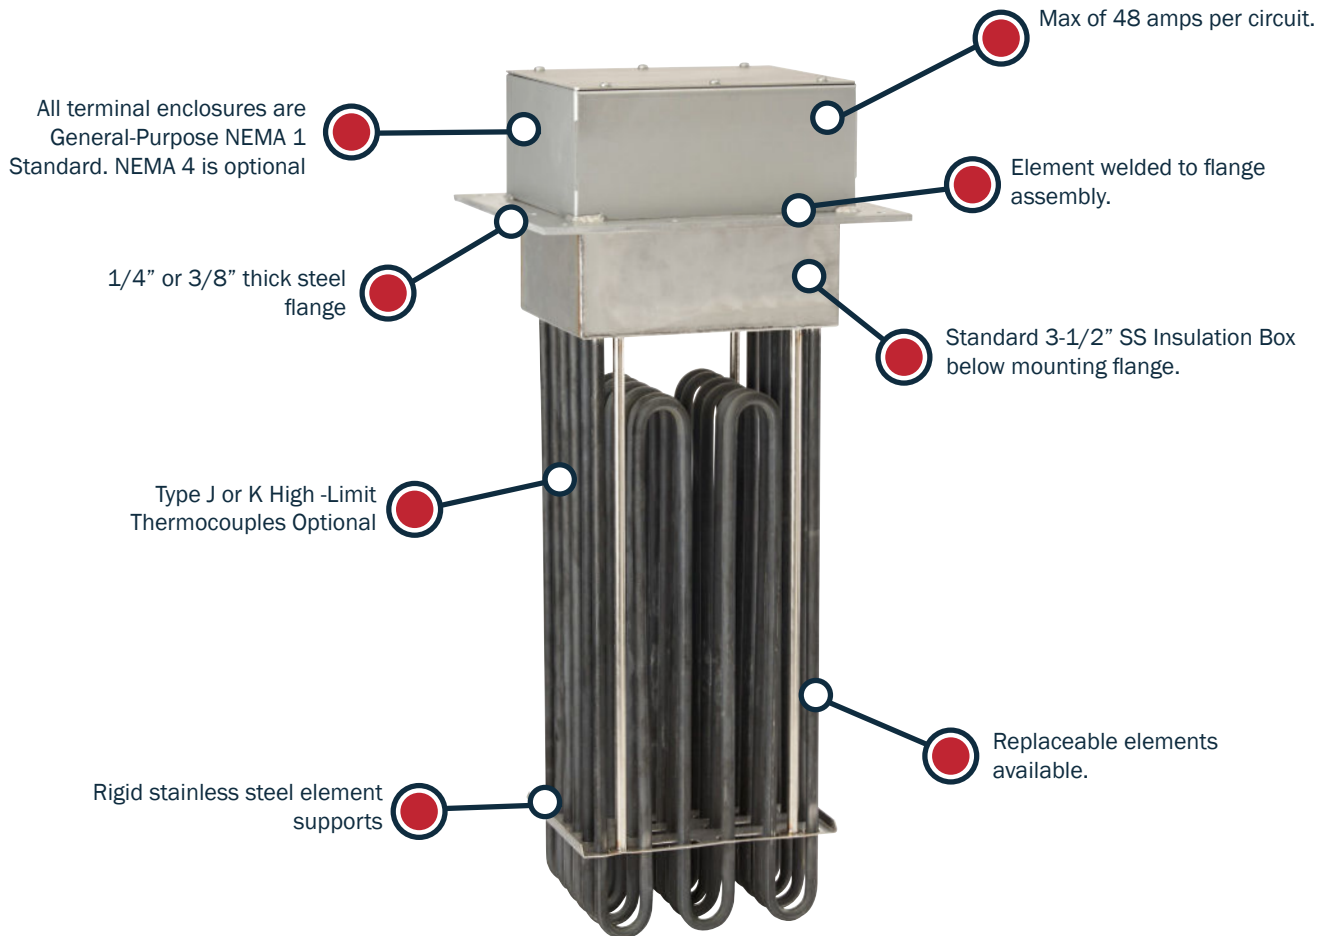

DH-SERIES: HIGH TEMP DUCT HEATERS

ENGINEERED FOR HIGH OUTLET TEMPERATURES AND FULLY CUSTOMIZABLE TO YOUR SPECIFIC DUCT AND PERFORMANCE NEEDS

QUICK SPECIFICATIONS		CUSTOMIZABLE FEATURES
WATTAGES:	9,000 - 150,000 Watts	The following are configurable based on application requirements:
VOLTAGES:	120 - 600 Volts	<ul style="list-style-type: none"> • Wattage, and Watt Density • Voltage • Insertion Length and Cold Zone • Element Number and Sheath Material • Enclosure Ratings • Flange Dimensions • High-Limit Sensors
PHASE:	1 & 3 Phase	
TEMP RANGE:		
	Max Outlet Temp of 800 °F (427 °C)	
ENCLOSURE RATINGS:		
	Type 1, and NEMA 4 Enclosures available	
For custom configurations or additional options, please consult factory.		

HIGH TEMP HEATER REFERENCES (20 WATTS PER SQUARE INCH)						
ELEMENT #	WATTAGE (kW)	VOLTS	# OF CIRCUITS	INSERTION LENGTH	FLANGE DIM. (L X W)	PART NUMBER
3	9	240-3	1	23-1/2"	12" X 7-1/2"	DH12A3E923B-BBAAA
3	9	480-3	1	23-1/2"	12" X 7-1/2"	DH12A3M923B-BBAAA
6	18	240-3	1	23-1/2"	12" X 10-1/2"	DH12A6E1823B-BBAAA
6	18	480-3	1	23-1/2"	12" X 10-1/2"	DH12A6M1823B-BBAAA
9	27	240-3	3	23-1/2"	12" X 13-1/2"	DH13.5A9E2723B-BBAAA
9	27	480-3	1	23-1/2"	12" X 13-1/2"	DH13.5A9M2723B-BBAAA
12	36	240-3	2	23-1/2"	12" X 16-1/2"	DH16.5A12E3623B-BBAAA
12	36	480-3	1	23-1/2"	12" X 16-1/2"	DH16.5A12M3623B-BBAAA
15	45	240-3	5	23-1/2"	12" X 19-1/2"	DH19.5A15E4523B-BBAAA
15	45	480-3	5	23-1/2"	12" X 19-1/2"	DH19.5A15M4523B-BBAAA
18	54	240-3	3	23-1/2"	12" X 22-1/2"	DH22.5A18E5423B-BBAAA
18	54	480-3	3	23-1/2"	12" X 22-1/2"	DH22.5A18M5423B-BBAAA
21	63	240-3	7	23-1/2"	12" X 25-1/2"	DH25.5A21E6323B-BBAAA
21	63	480-3	7	23-1/2"	12" X 25-1/2"	DH25.5A21M6323B-BBAAA
24	72	240-3	4	23-1/2"	12" X 28-1/2"	DH28.5A24E7223B-BBAAA
24	72	480-3	2	23-1/2"	12" X 28-1/2"	DH28.5A24M7223B-BBAAA