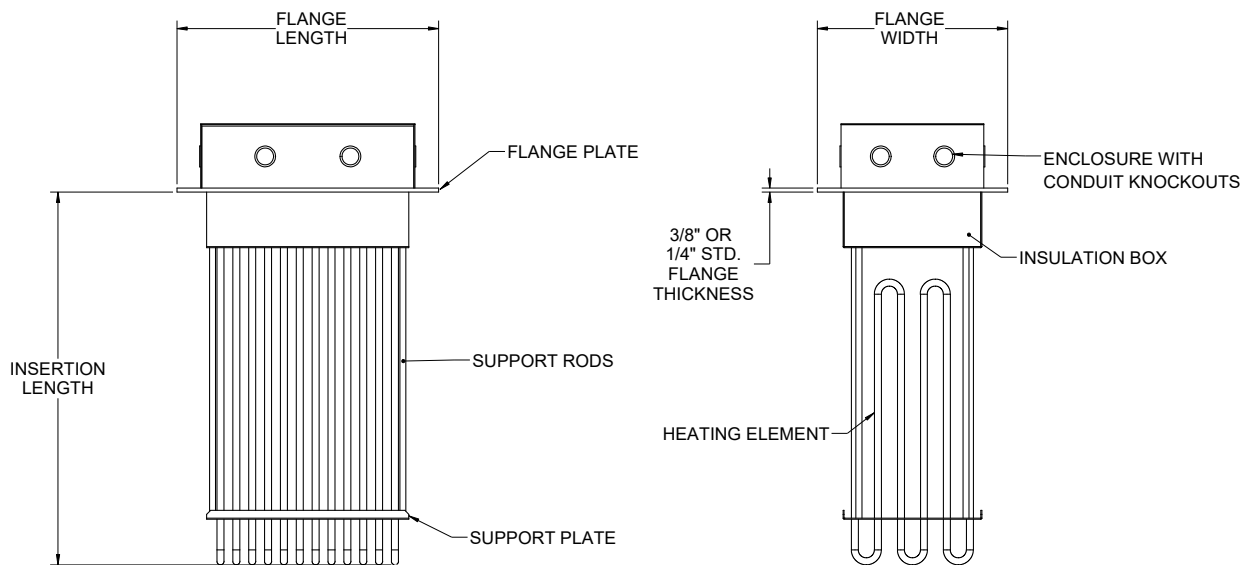

HIGH TEMP HEATER REFERENCES (20 WATTS PER SQUARE INCH)						
ELEMENT #	WATTAGE (kW)	VOLTS	# OF CIRCUITS	INSERTION LENGTH	FLANGE DIM. (L X W)	PART NUMBER
3	9	240-3	1	23-1/2"	12" X 7-1/2"	DH12A3E923B-BBAAA
3	9	480-3	1	23-1/2"	12" X 7-1/2"	DH12A3M923B-BBAAA
6	18	240-3	1	23-1/2"	12" X 10-1/2"	DH12A6E1823B-BBAAA
6	18	480-3	1	23-1/2"	12" X 10-1/2"	DH12A6M1823B-BBAAA
9	27	240-3	3	23-1/2"	12" X 13-1/2"	DH13.5A9E2723B-BBAAA
9	27	480-3	1	23-1/2"	12" X 13-1/2"	DH13.5A9M2723B-BBAAA
12	36	240-3	2	23-1/2"	12" X 16-1/2"	DH16.5A12E3623B-BBAAA
12	36	480-3	1	23-1/2"	12" X 16-1/2"	DH16.5A12M3623B-BBAAA
15	45	240-3	5	23-1/2"	12" X 19-1/2"	DH19.5A15E4523B-BBAAA
15	45	480-3	5	23-1/2"	12" X 19-1/2"	DH19.5A15M4523B-BBAAA
18	54	240-3	3	23-1/2"	12" X 22-1/2"	DH22.5A18E5423B-BBAAA
18	54	480-3	3	23-1/2"	12" X 22-1/2"	DH22.5A18M5423B-BBAAA
21	63	240-3	7	23-1/2"	12" X 25-1/2"	DH25.5A21E6323B-BBAAA
21	63	480-3	7	23-1/2"	12" X 25-1/2"	DH25.5A21M6323B-BBAAA
24	72	240-3	4	23-1/2"	12" X 28-1/2"	DH28.5A24E7223B-BBAAA
24	72	480-3	2	23-1/2"	12" X 28-1/2"	DH28.5A24M7223B-BBAAA

*Heaters are coded for 3-Phase with a NEMA 1 enclosure. For additional options, consult factory.

DUCT HEATER REFERENCE

ORDERING AND CONTACT INFO

FOR ORDERS, PLEASE CONTACT US AT: sales@heatmaxheaters.com.
FOR MORE INFO ON OUR PRODUCTS, SEE OUR WEBSITE AT WWW.HEATMAXHEATERS.COM